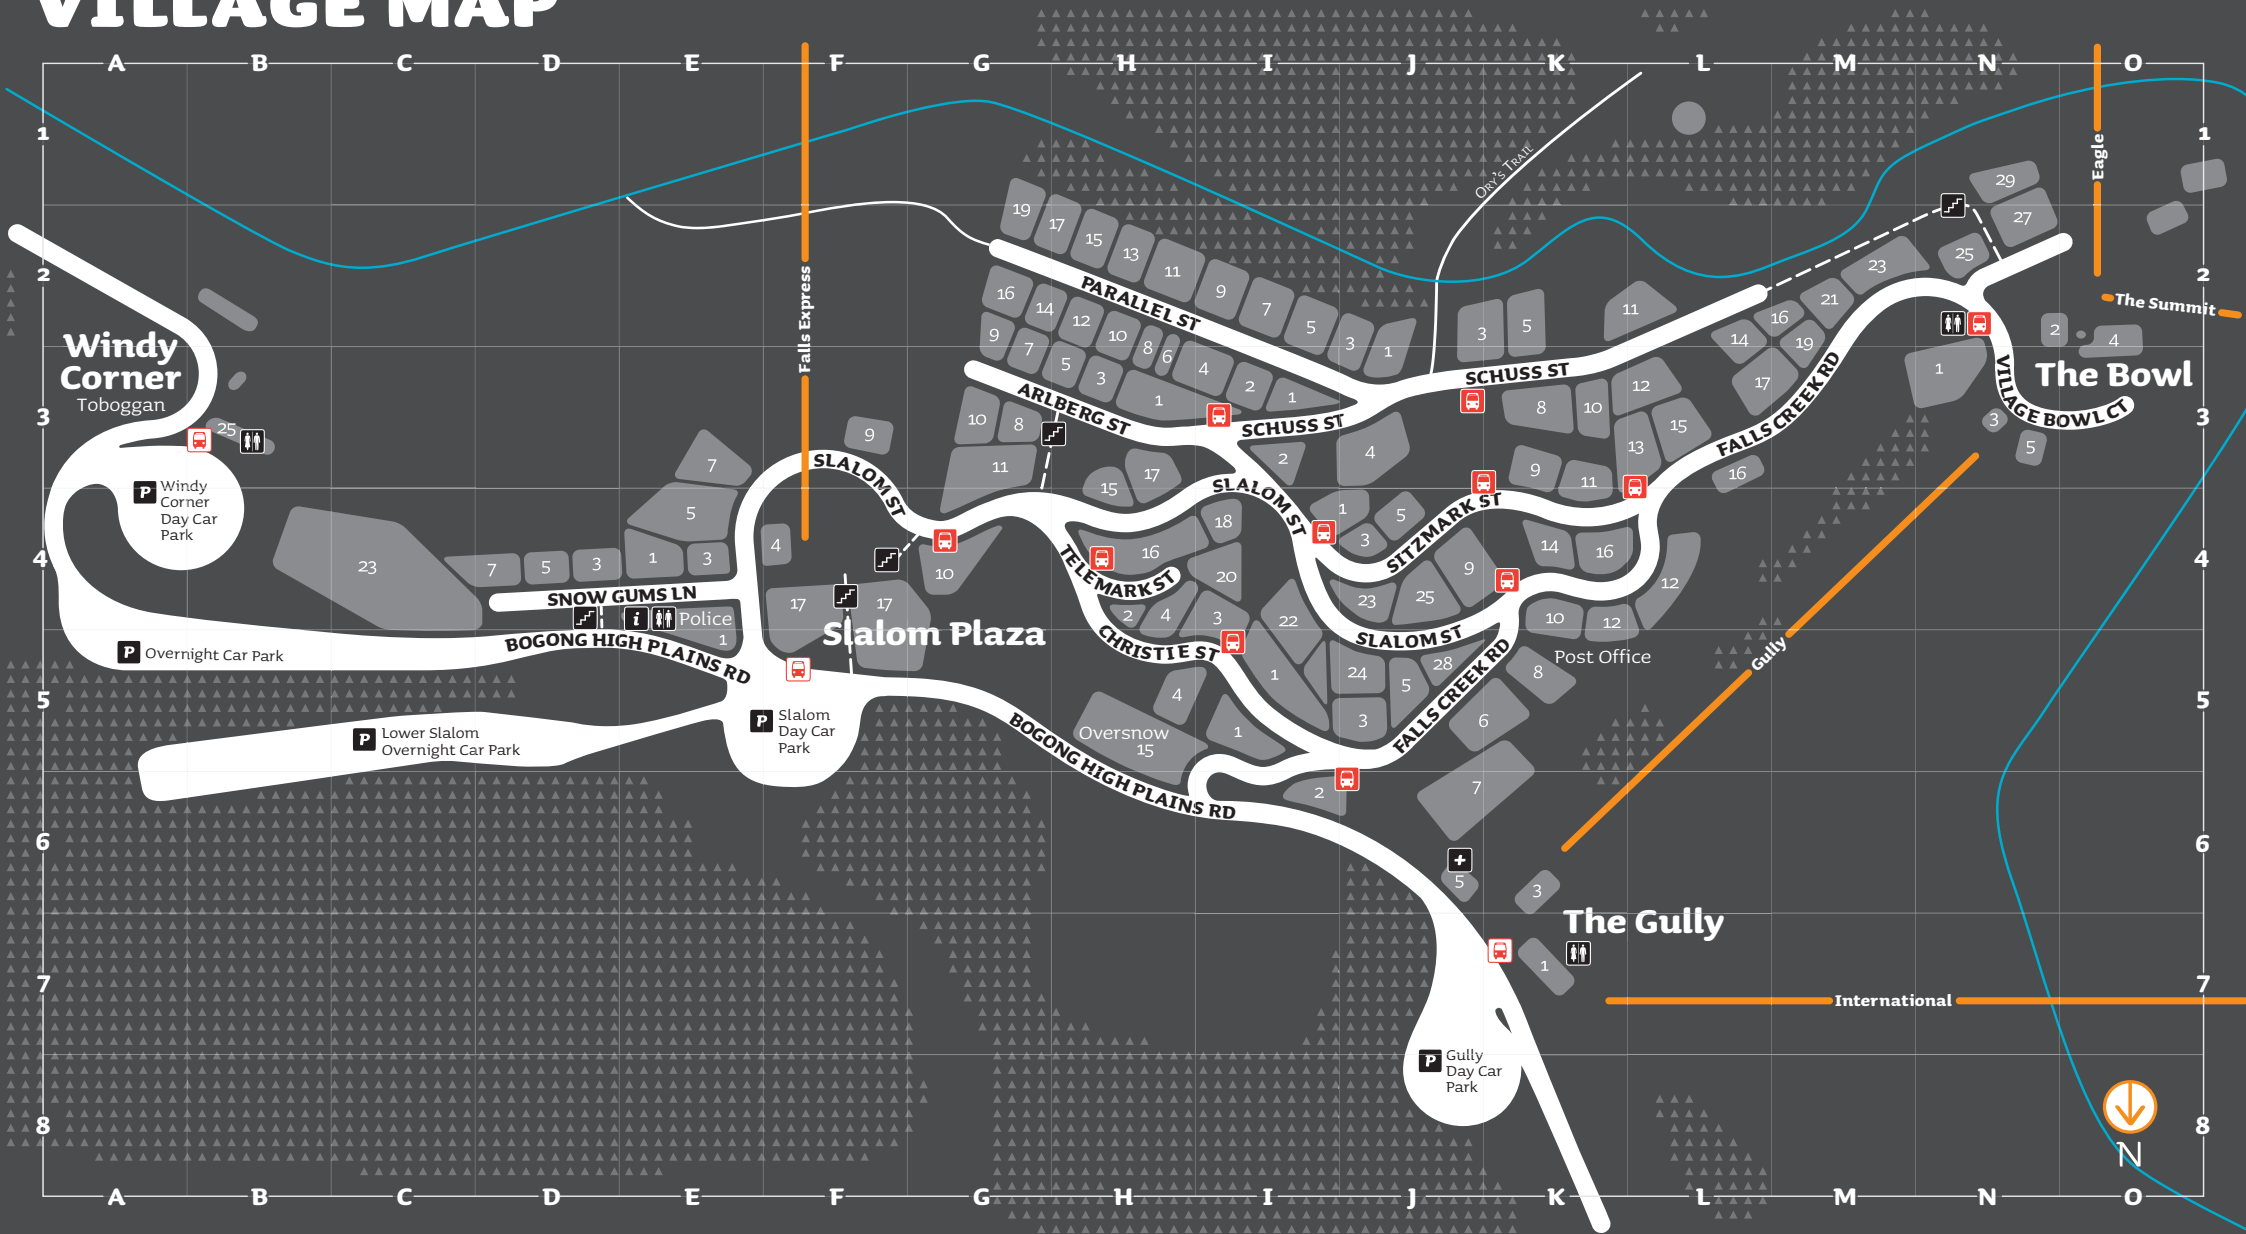

VILLAGE MAP

KEY

Parking

Toilet

Stairs

Shuttle Stop

Building

Main Road

Aqueduct

Lift

Information

Medical Centre

Trees

Village Bus Stop

Street Number

Stair Access